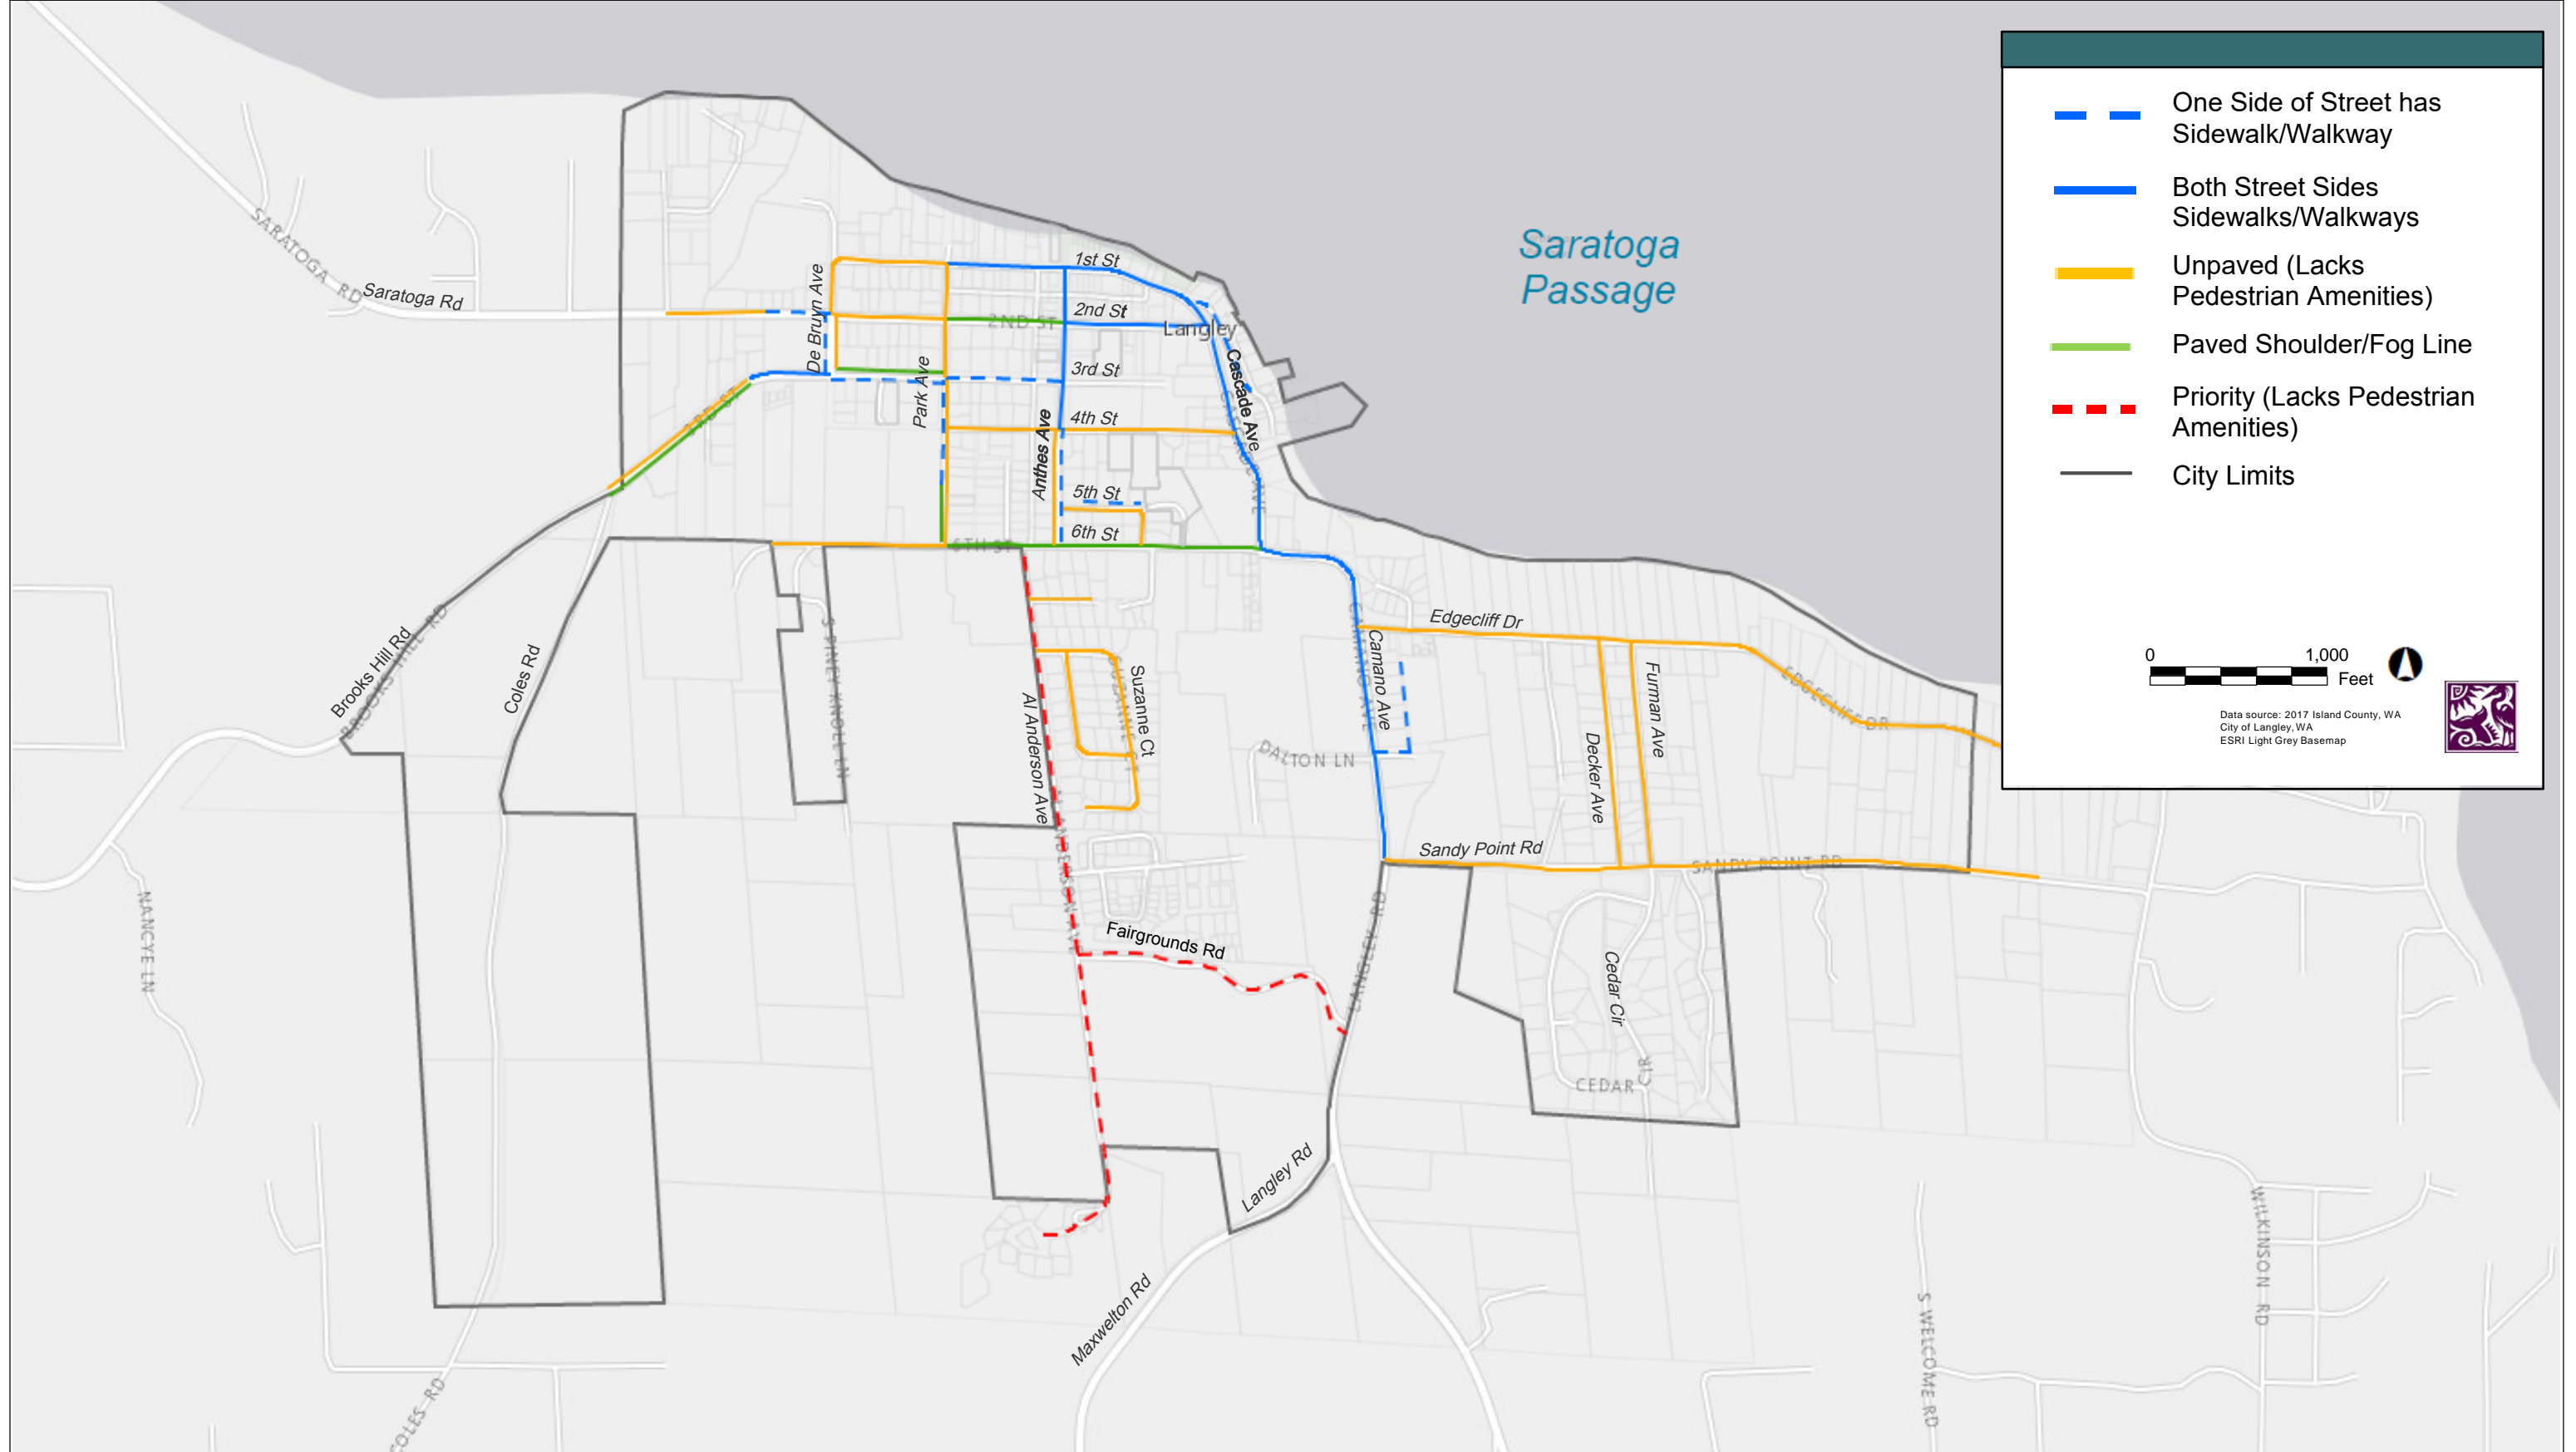

Figure T-6
Langley Sidewalk Inventory

This map is intended to be used as a GUIDE. The City of Langley is providing this information as a general geographic representation that should not be used for precise measurements, or calibrations. Some of the features on this map are not accurately depicted. Any user of this map assumes all responsibility for use and agrees to hold The City of Langley harmless for liability, damages or loss incurred by use of this information. Specific questions should be directed to The City of Langley's Department of Planning and Community Development.