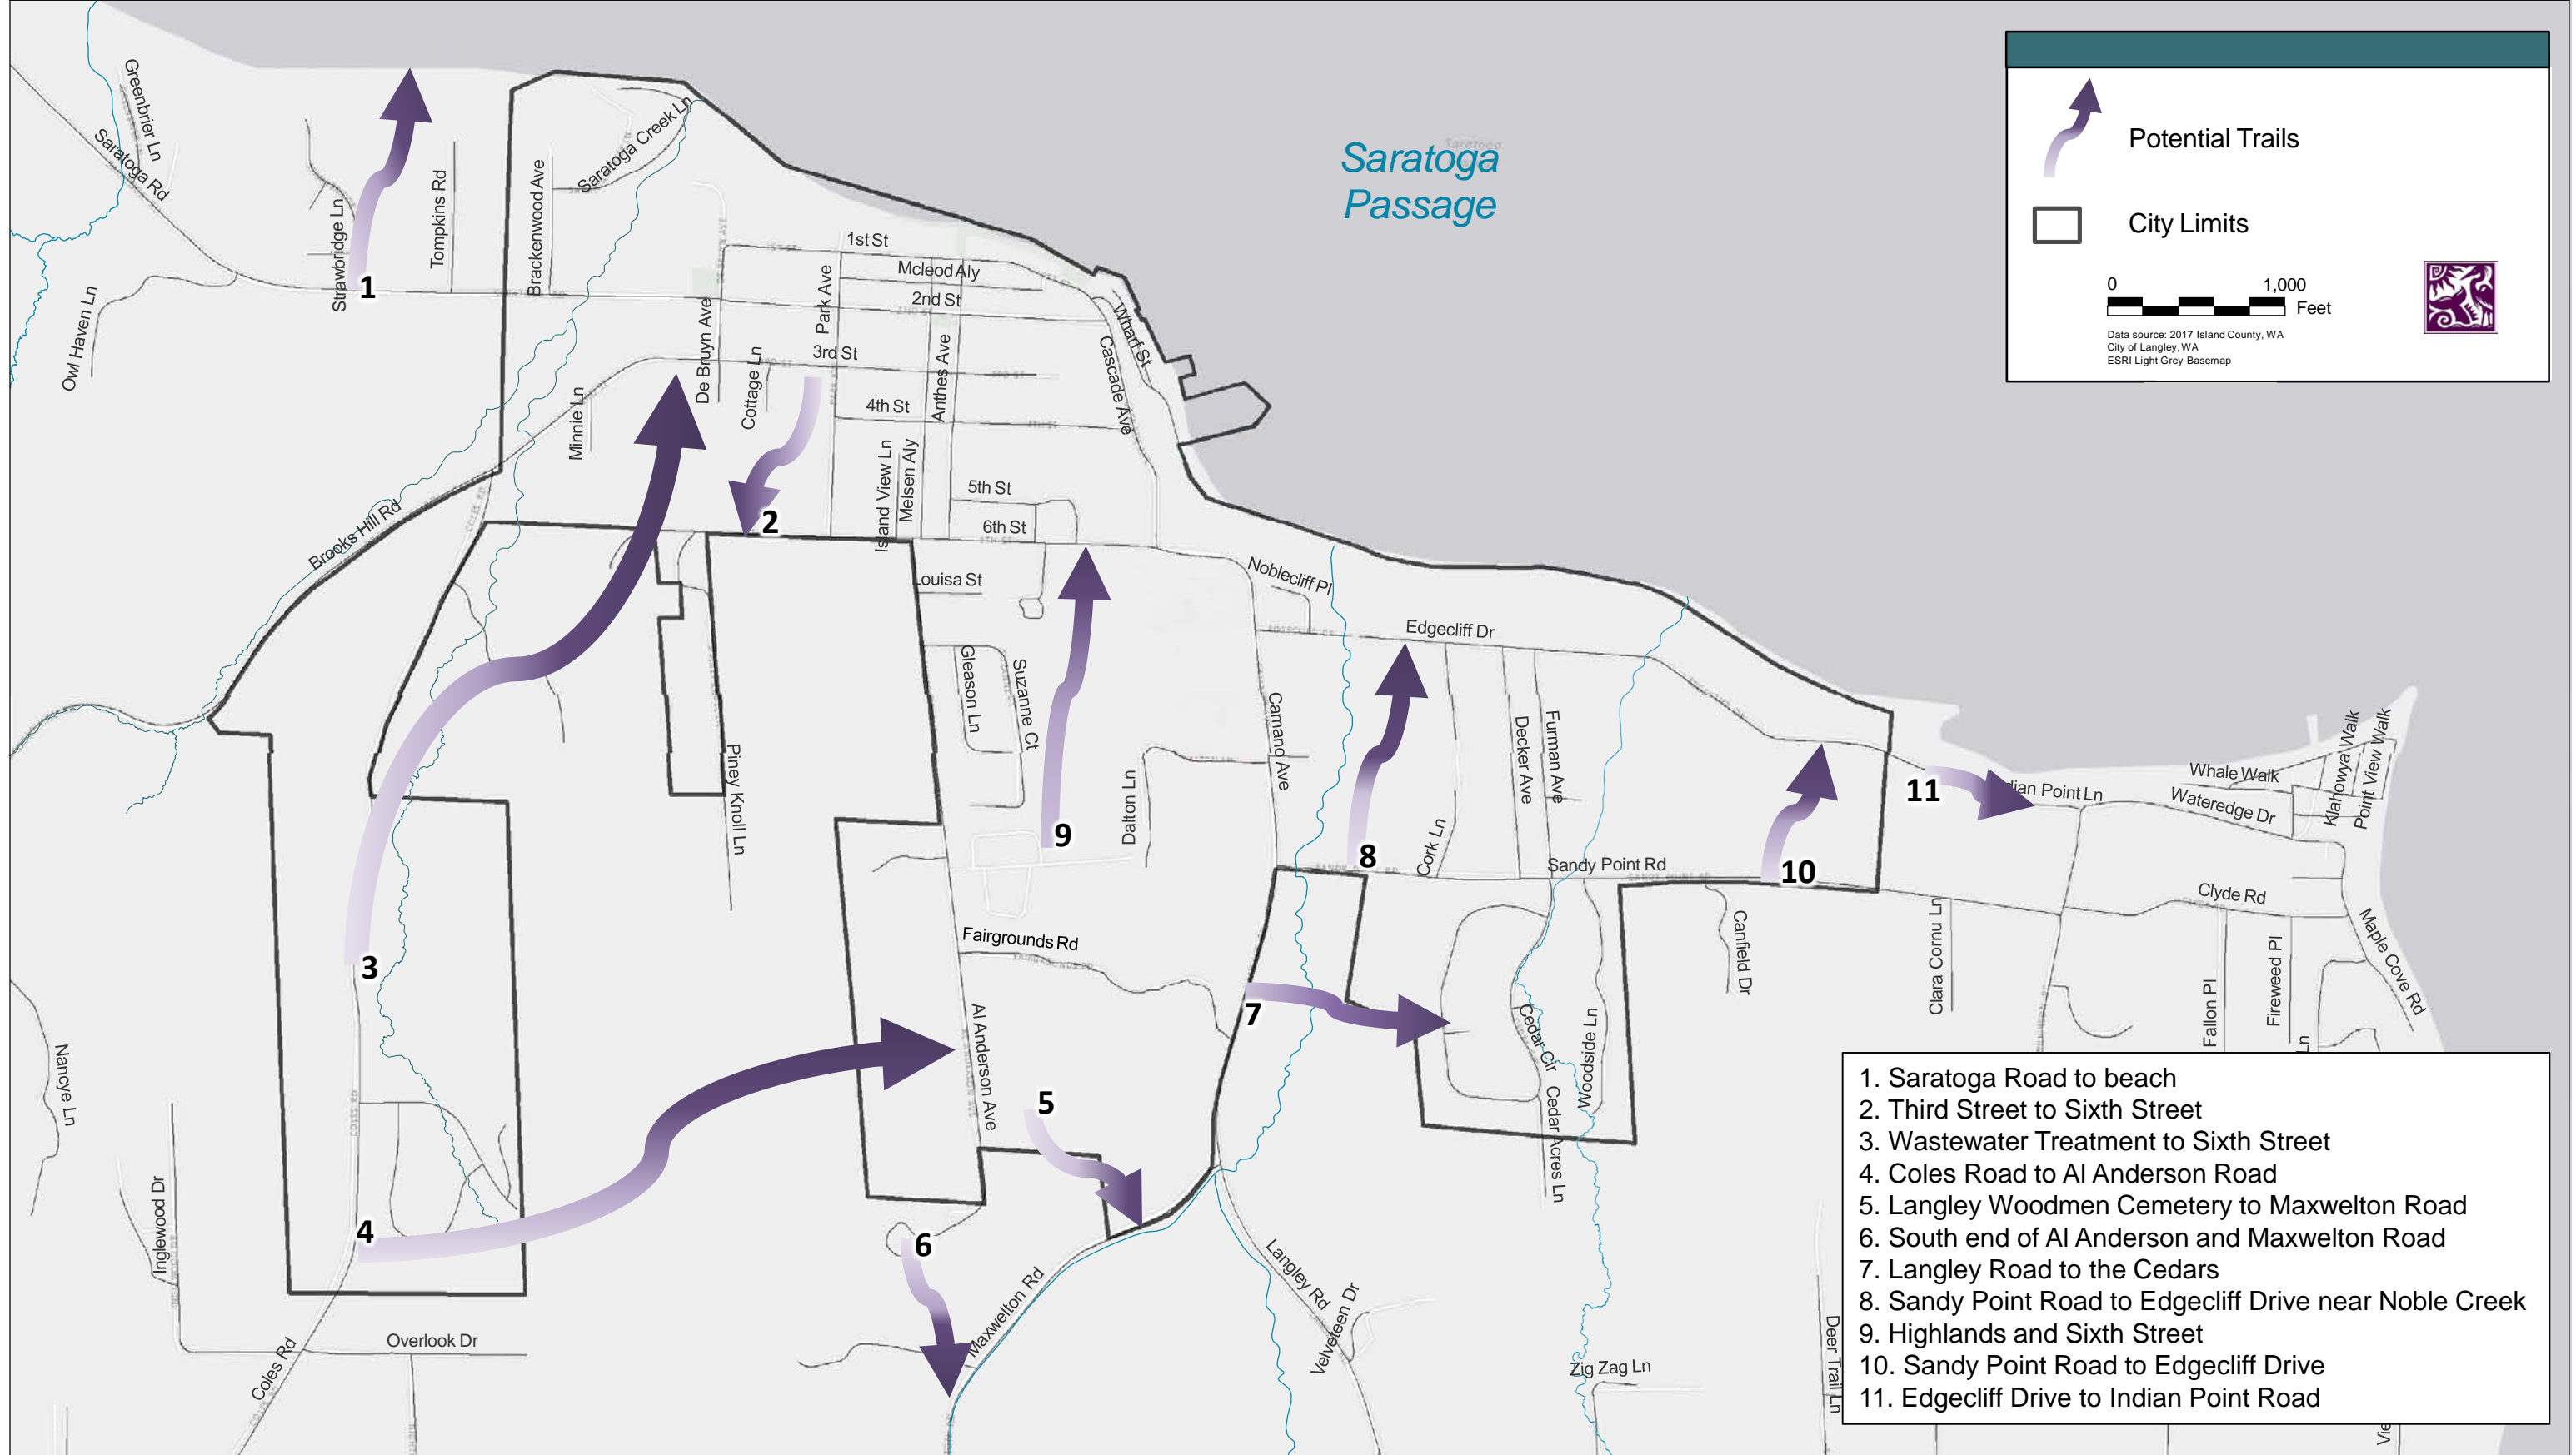

Figure T-5  
Langley Conceptual Pedestrian Trails

This map is intended to be used as a GUIDE. The City of Langley is providing this information as a general geographic representation that should not be used for precise measurements, or calibrations. Some of the features on this map are not accurately depicted. Any user of this map assumes all responsibility for use and agrees to hold The City of Langley harmless for liability, damages or loss incurred by use of this information. Specific questions should be directed to The City of Langley's Department of Planning and Community Development.