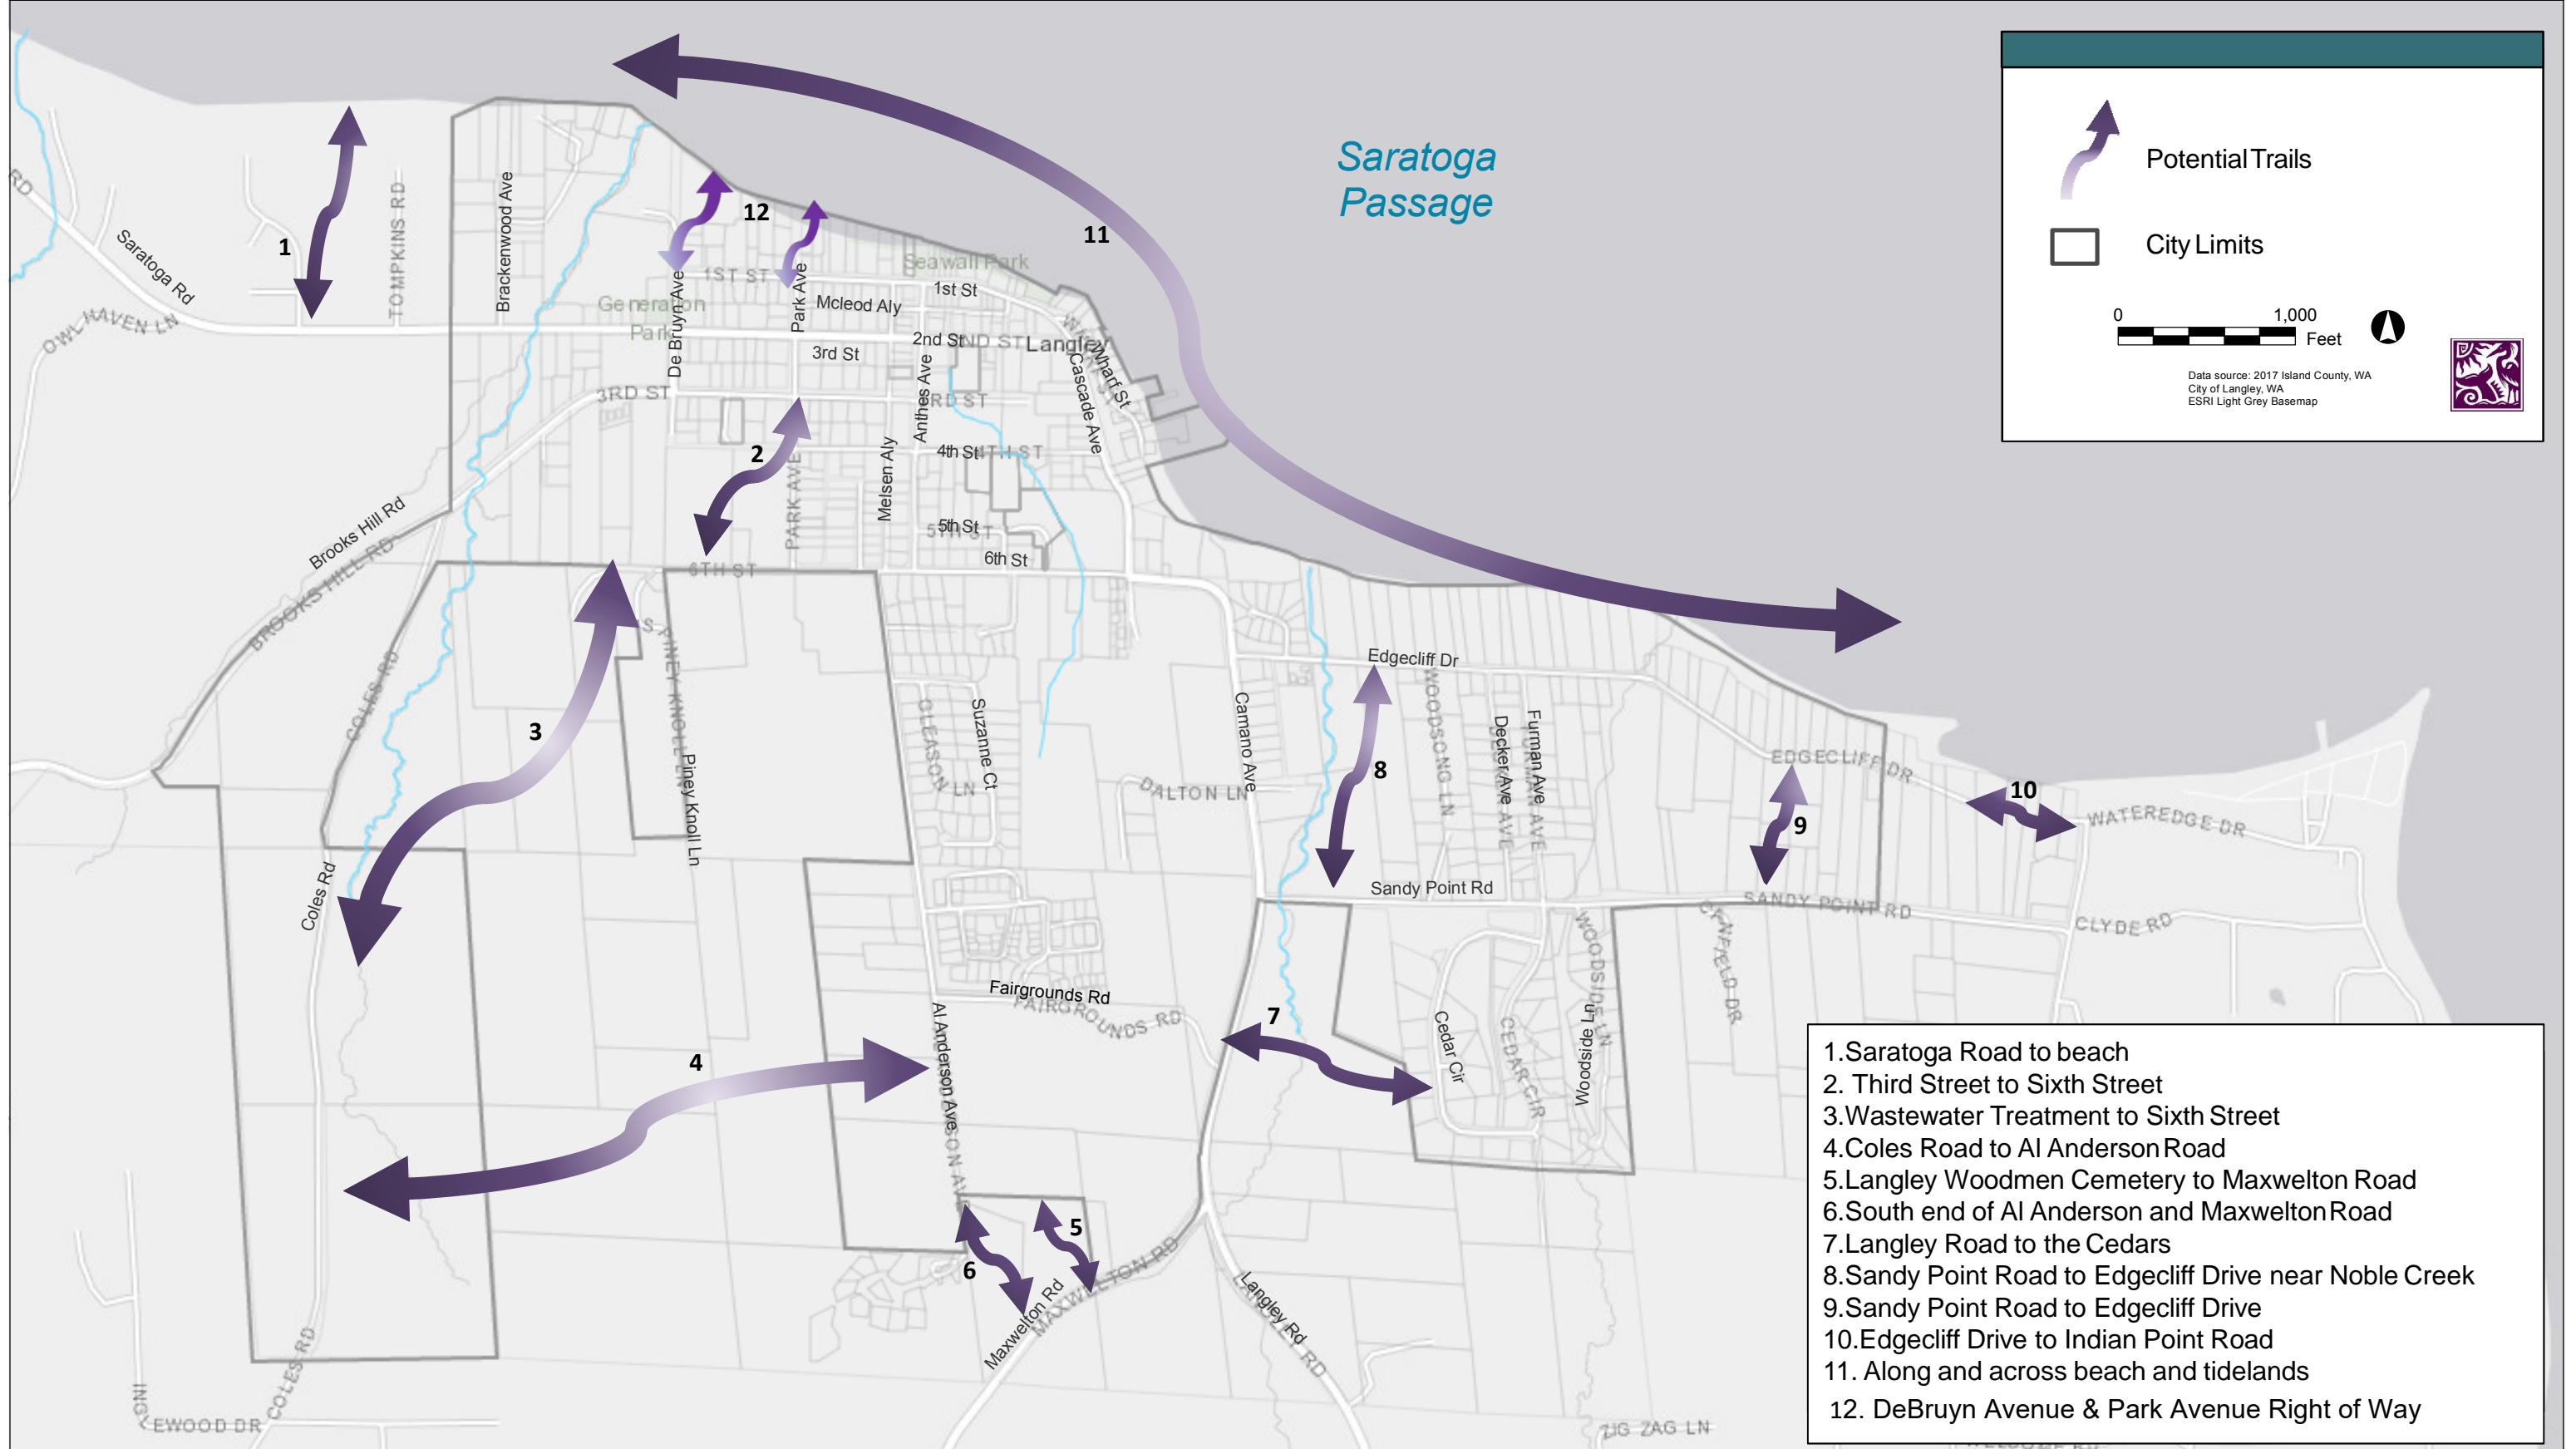

Figure T-5
Langley Future Trail Connections

This map is intended to be used as a GUIDE. The City of Langley is providing this information as a general geographic representation that should not be used for precise measurements, or calibrations. Some of the features on this map are not accurately depicted. Any user of this map assumes all responsibility for use and agrees to hold The City of Langley harmless for liability, damages or loss incurred by use of this information. Specific questions should be directed to The City of Langley's Department of Planning and Community Development.