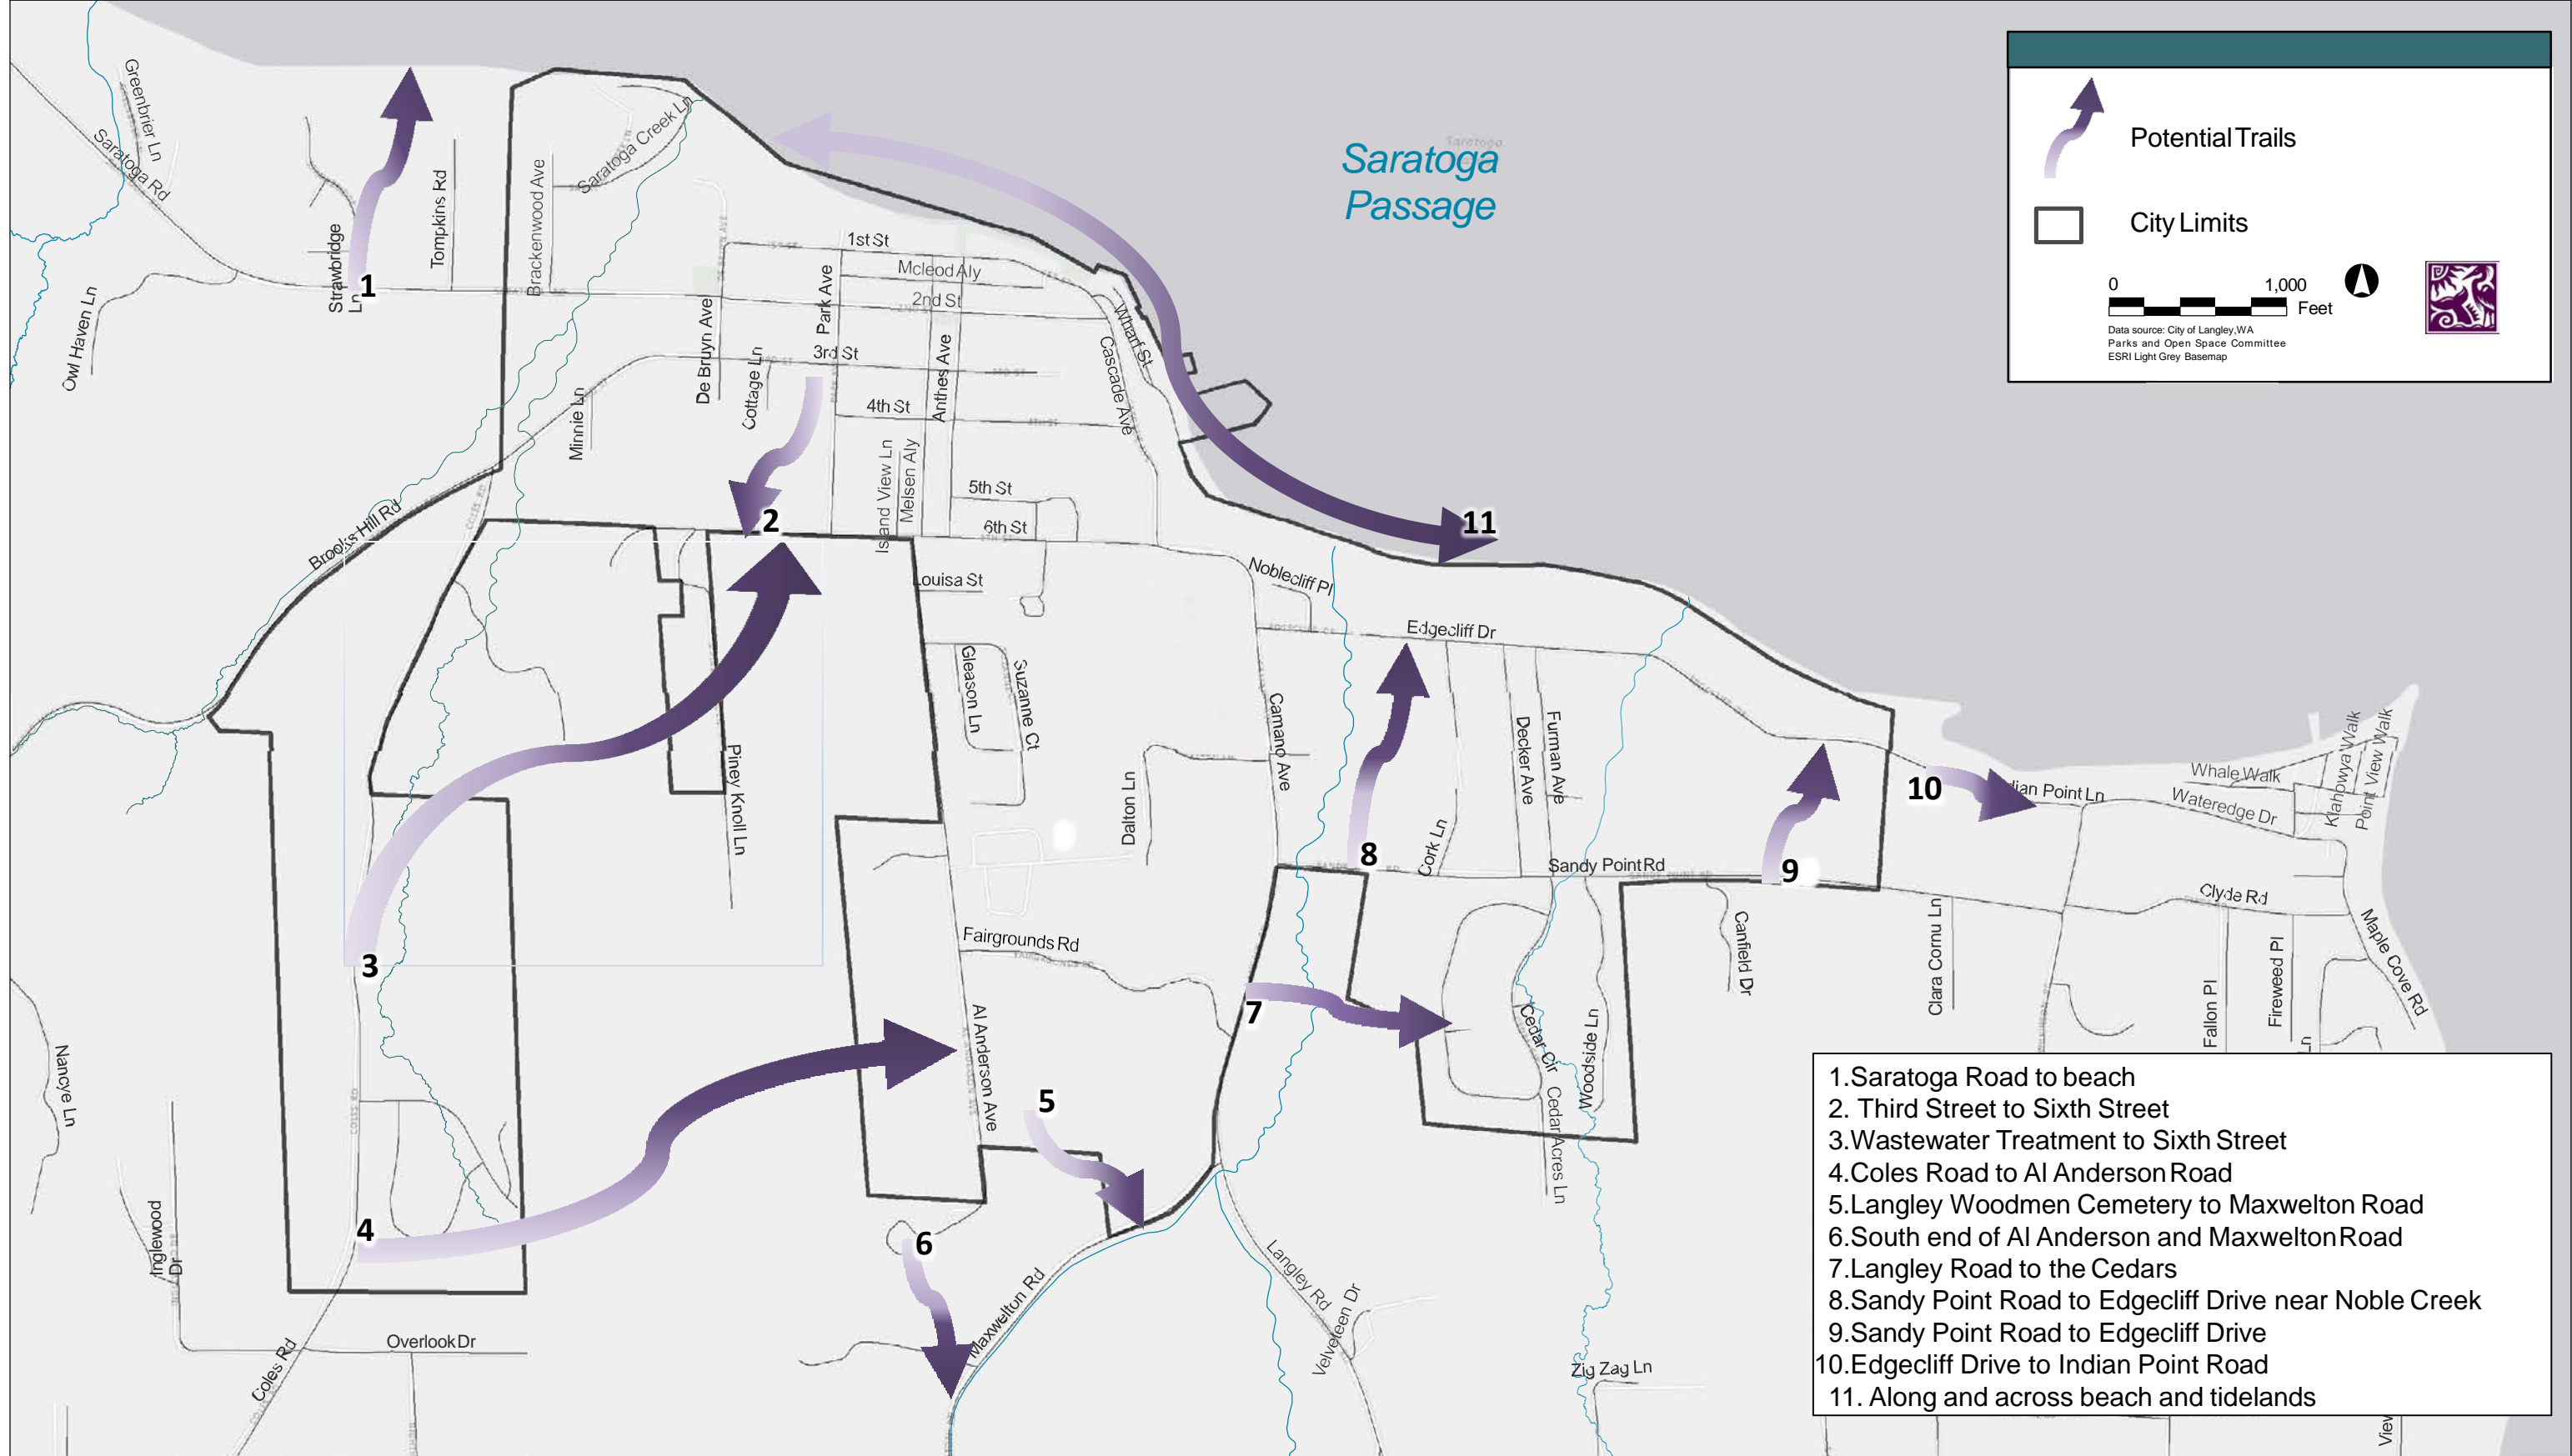

Figure T-5  
Langley Conceptual Pedestrian Trails

This map is intended to be used as a GUIDE. The City of Langley is providing this information as a general geographic representation that should not be used for precise measurements, or calibrations. Some of the features on this map are not accurately depicted. Any user of this map assumes all responsibility for use and agrees to hold The City of Langley harmless for liability, damages or loss incurred by use of this information. Specific questions should be directed to The City of Langley's Department of Planning and Community Development.