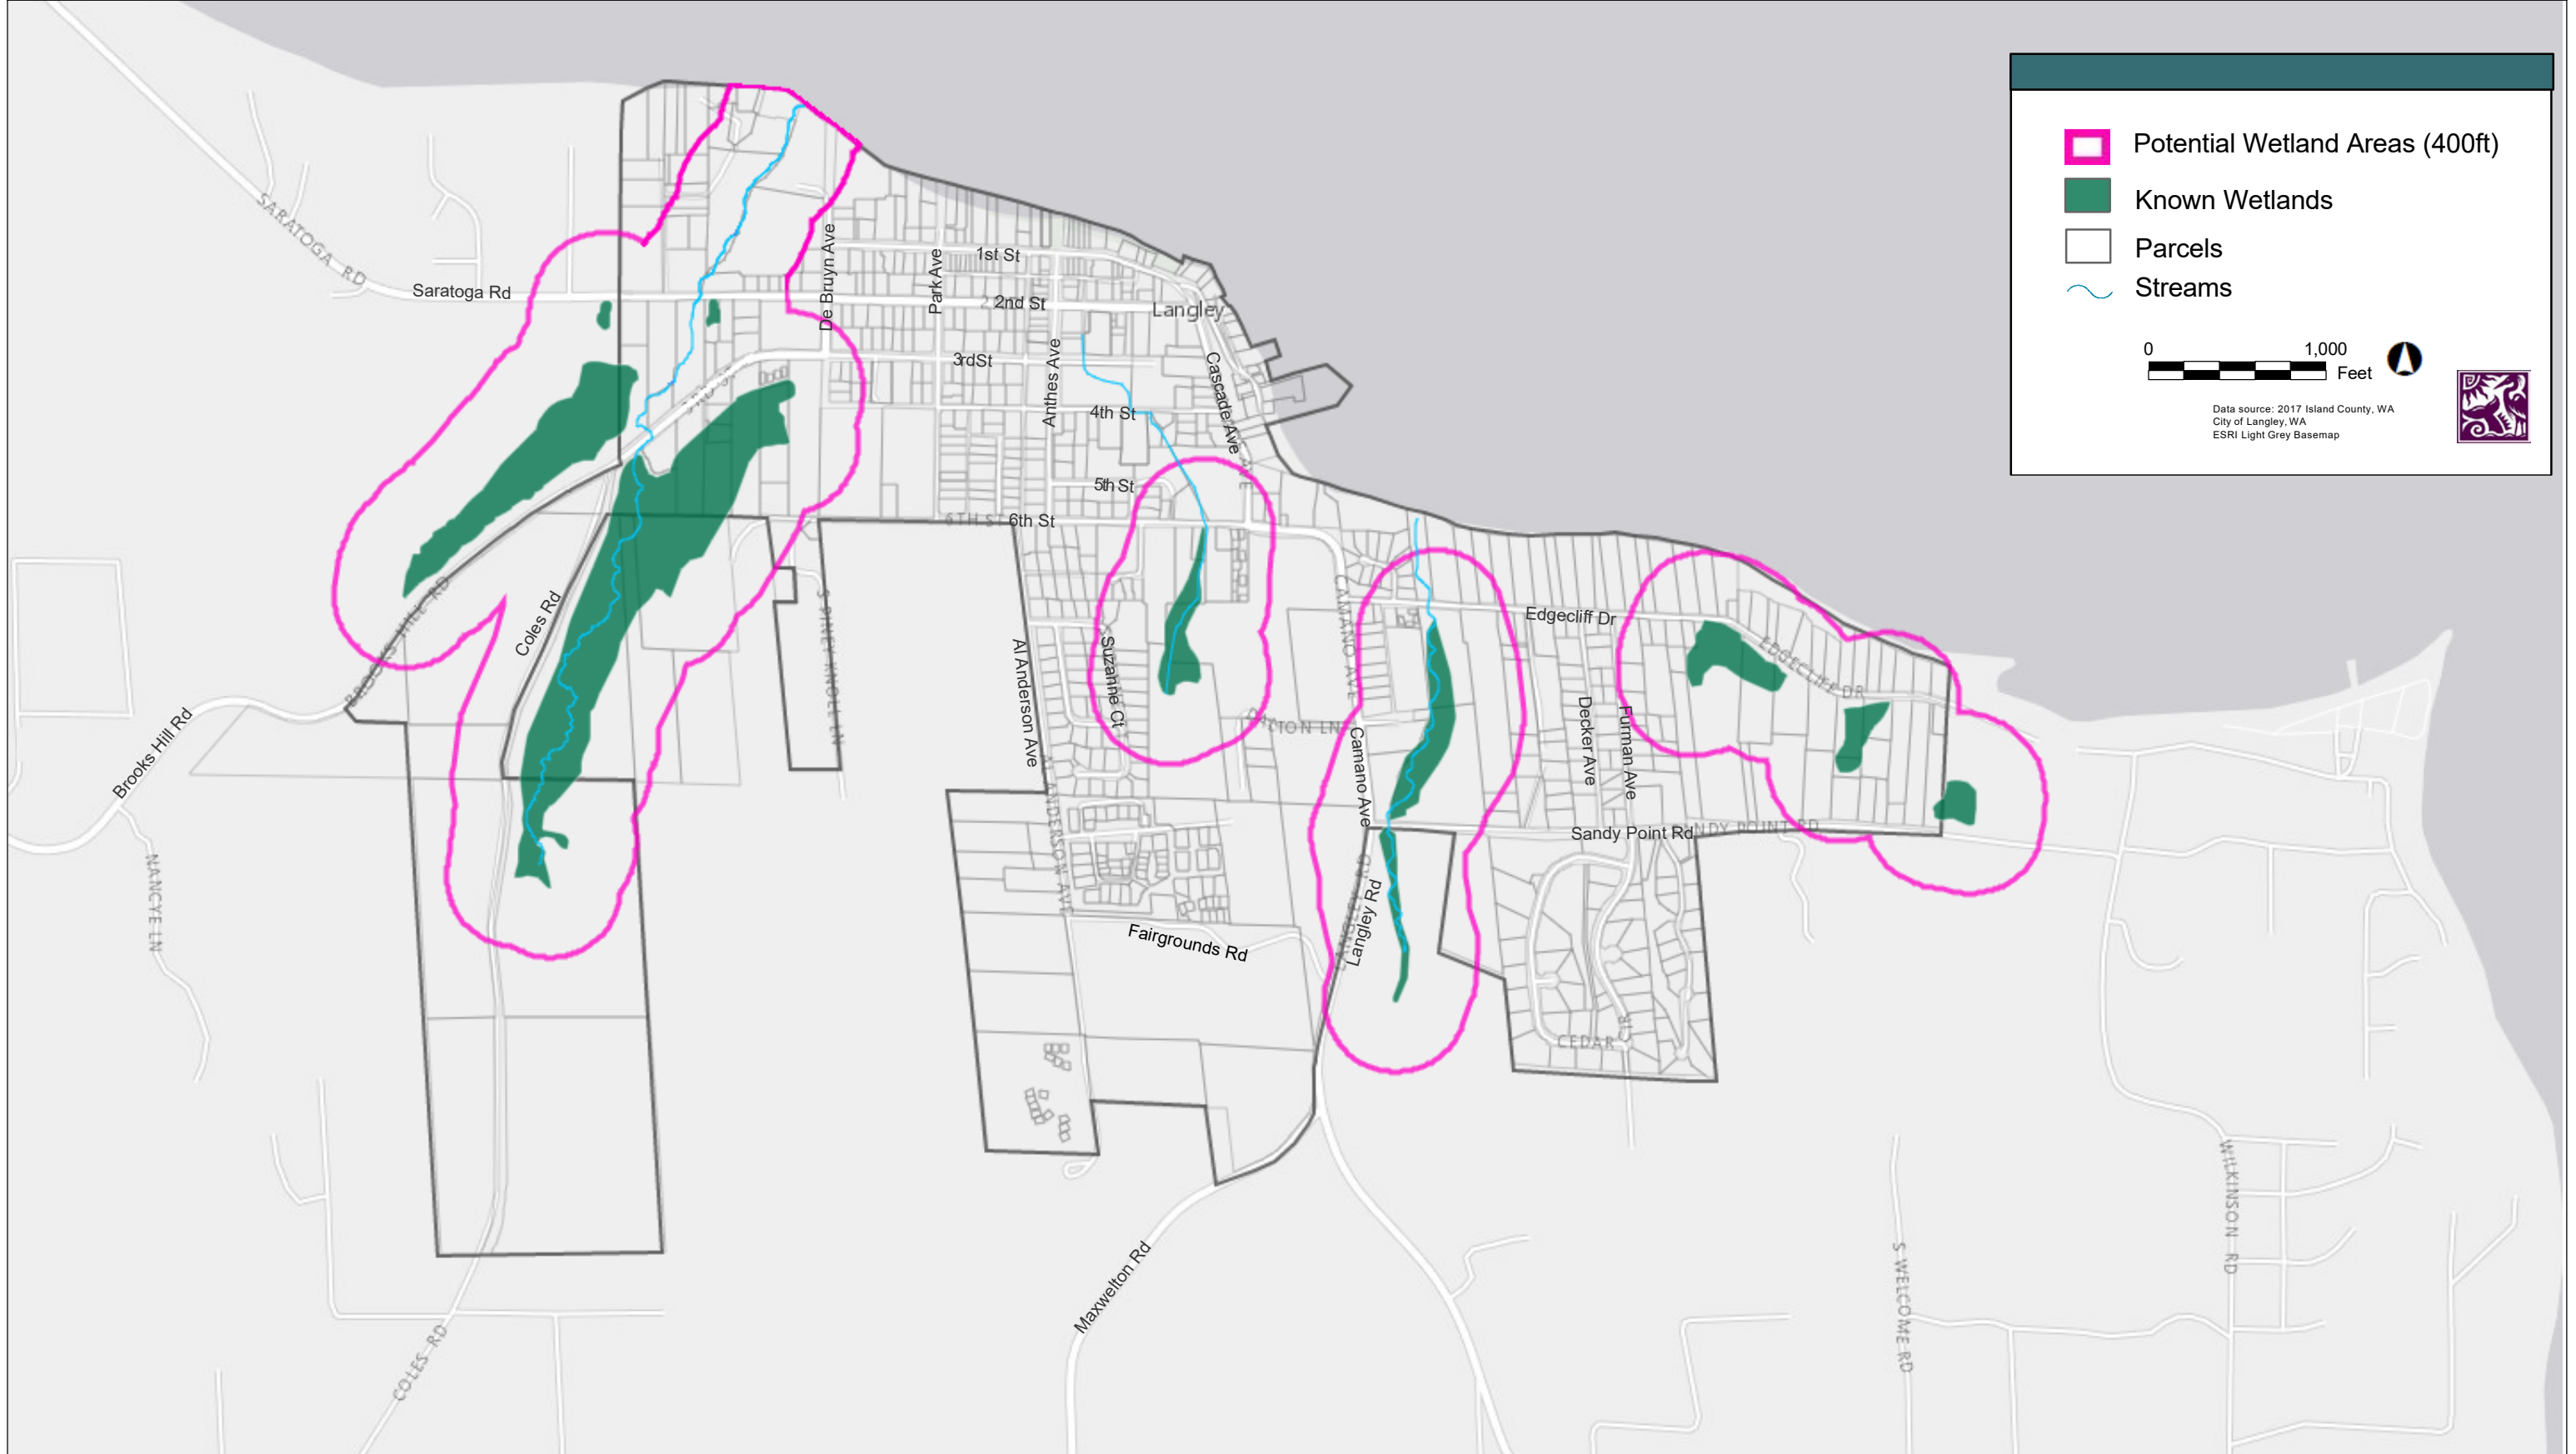

Figure LU-9  
Langley Potential Wetland Areas

This map is intended to be used as a GUIDE. The City of Langley is providing this information as a general geographic representation that should not be used for precise measurements, or calibrations. Some of the features on this map are not accurately depicted. Any user of this map assumes all responsibility for use and agrees to hold The City of Langley harmless for liability, damages or loss incurred by use of this information. Specific questions should be directed to The City of Langley's Department of Planning and Community Development.