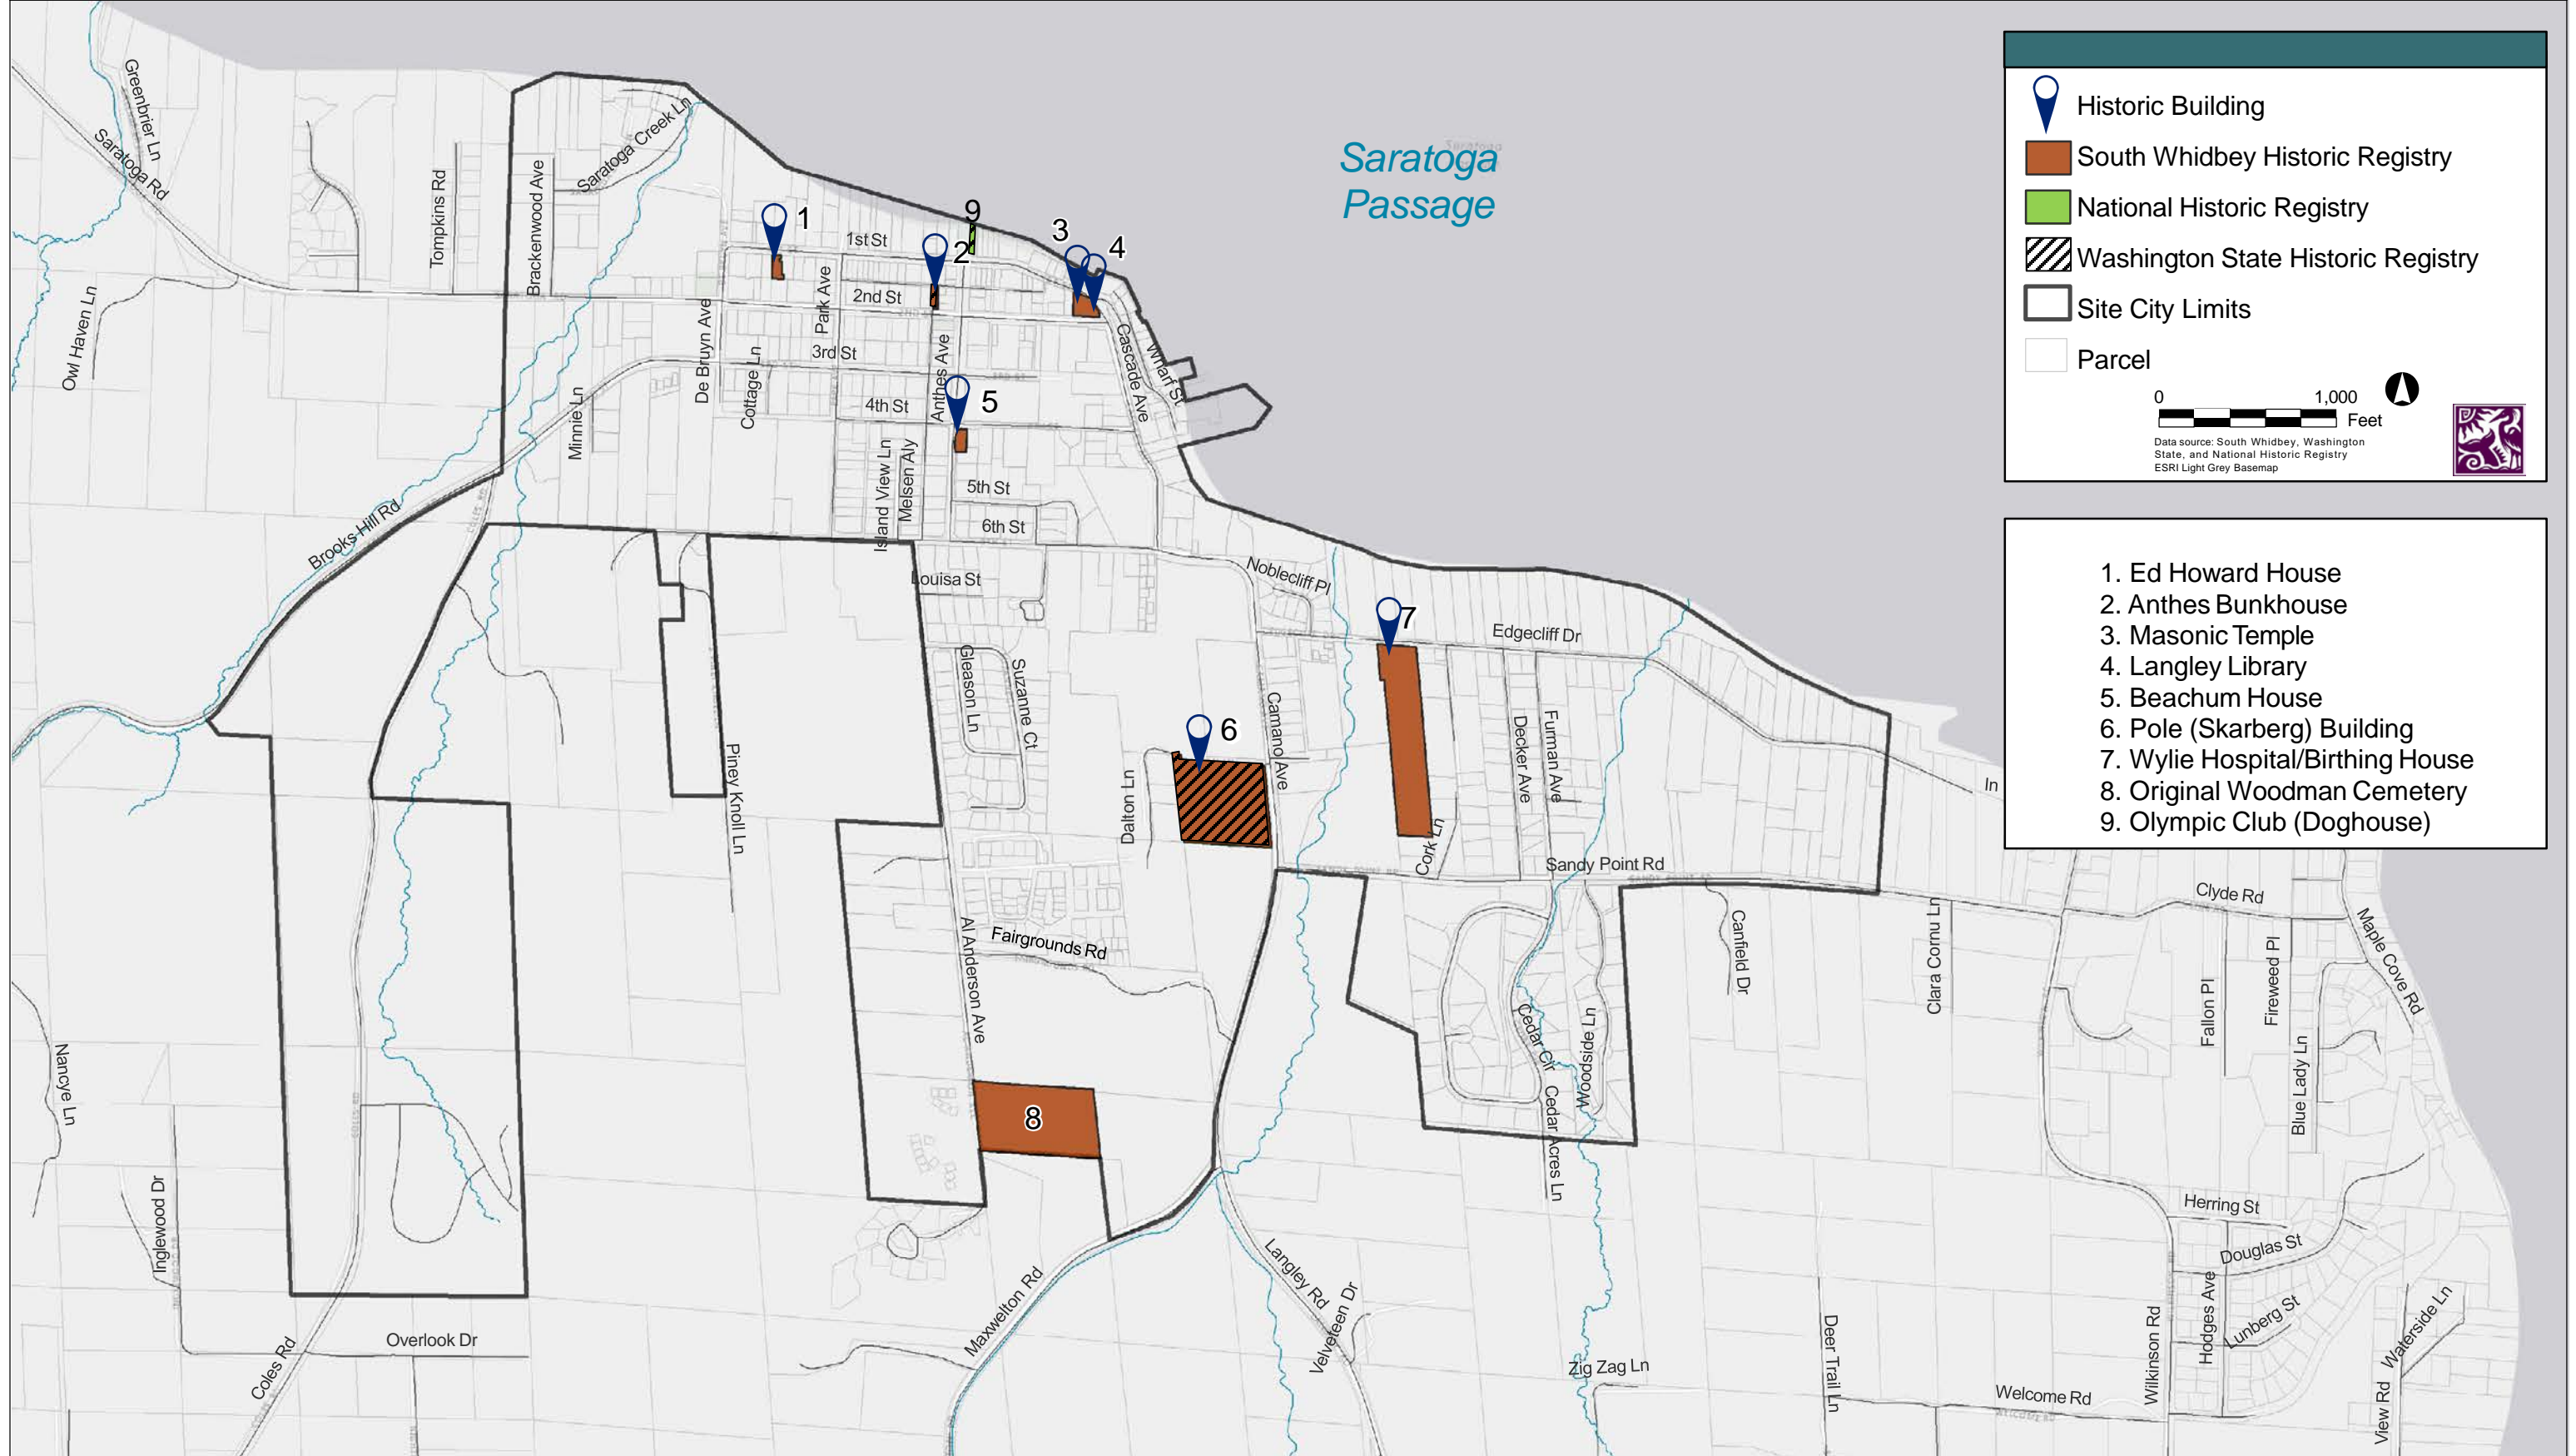

# Figure LU-9 Langley Historic Sites

This map is intended to be used as a GUIDE. The City of Langley is providing this information as a general geographic representation that should not be used for precise measurements, or calibrations. Some of the features on this map are not accurately depicted. Any user of this map assumes all responsibility for use and agrees to hold The City of Langley harmless for liability, damages or loss incurred by use of this information. Specific questions should be directed to The City of Langley's Department of Planning and Community Development.