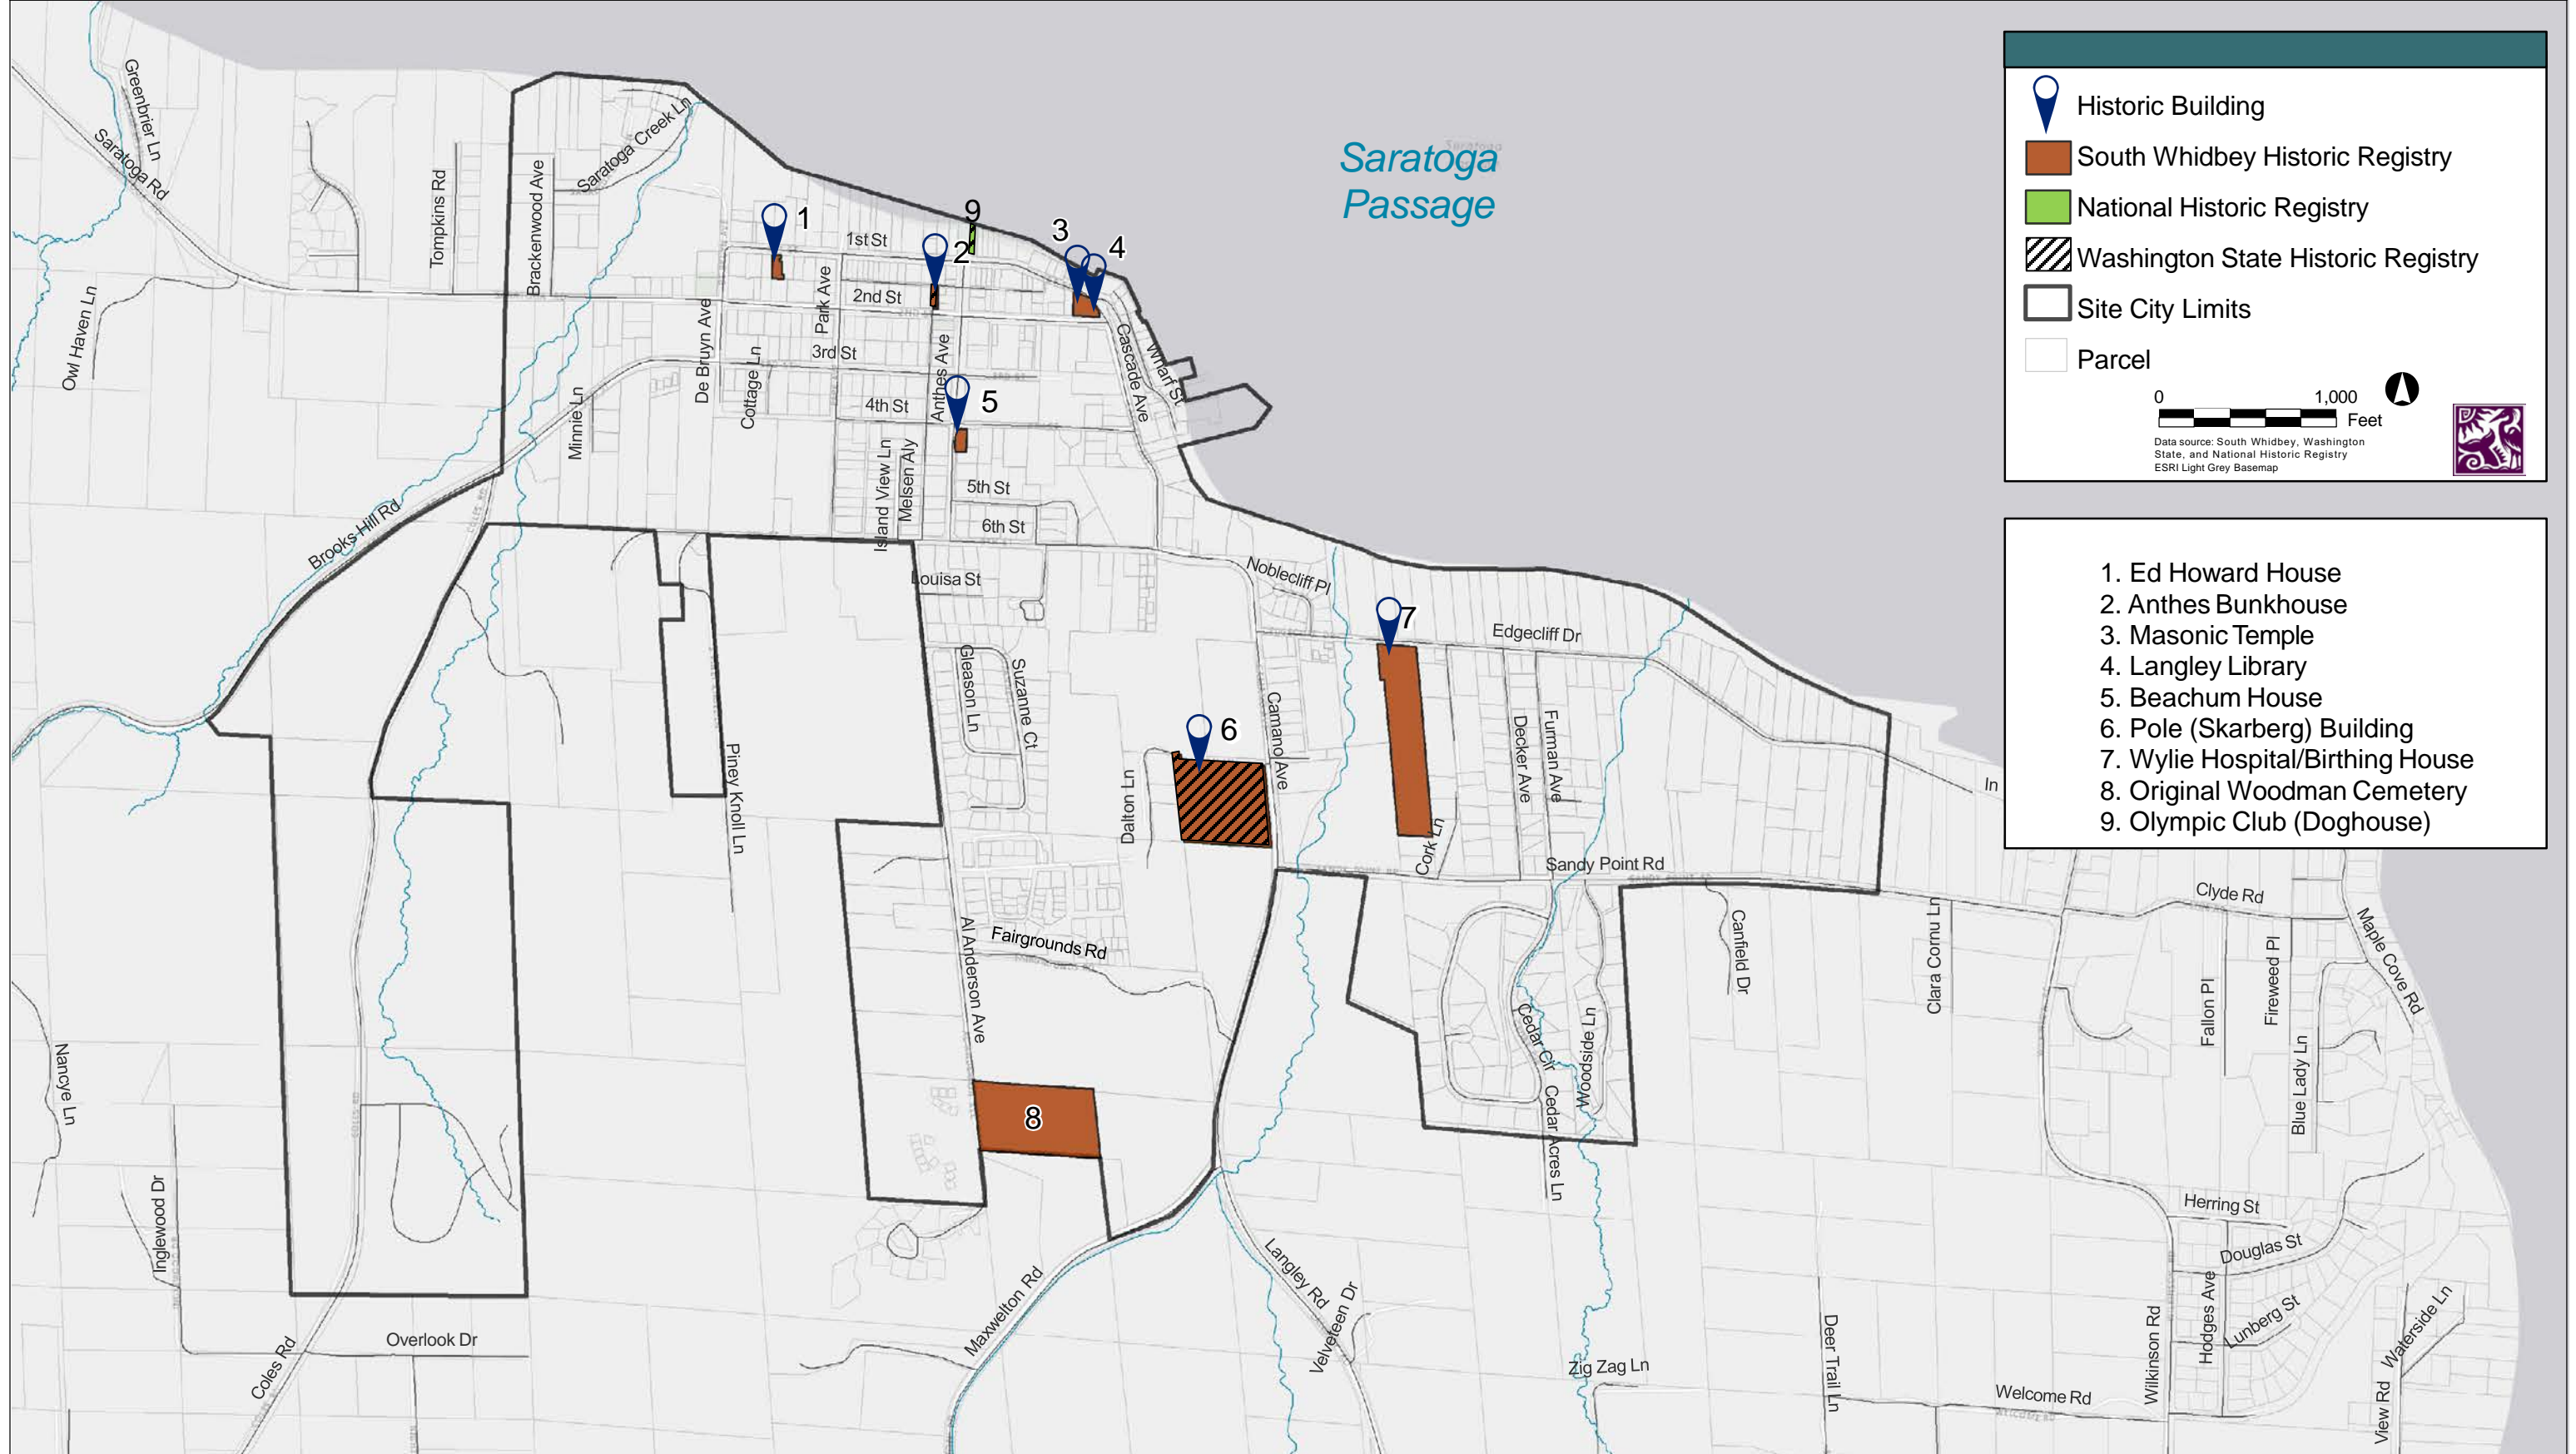

Figure LU-9 Langley Historic Sites

This map is intended to be used as a GUIDE. The City of Langley is providing this information as a general geographic representation that should not be used for precise measurements, or calibrations. Some of the features on this map are not accurately depicted. Any user of this map assumes all responsibility for use and agrees to hold The City of Langley harmless for liability, damages or loss incurred by use of this information. Specific questions should be directed to The City of Langley's Department of Planning and Community Development.