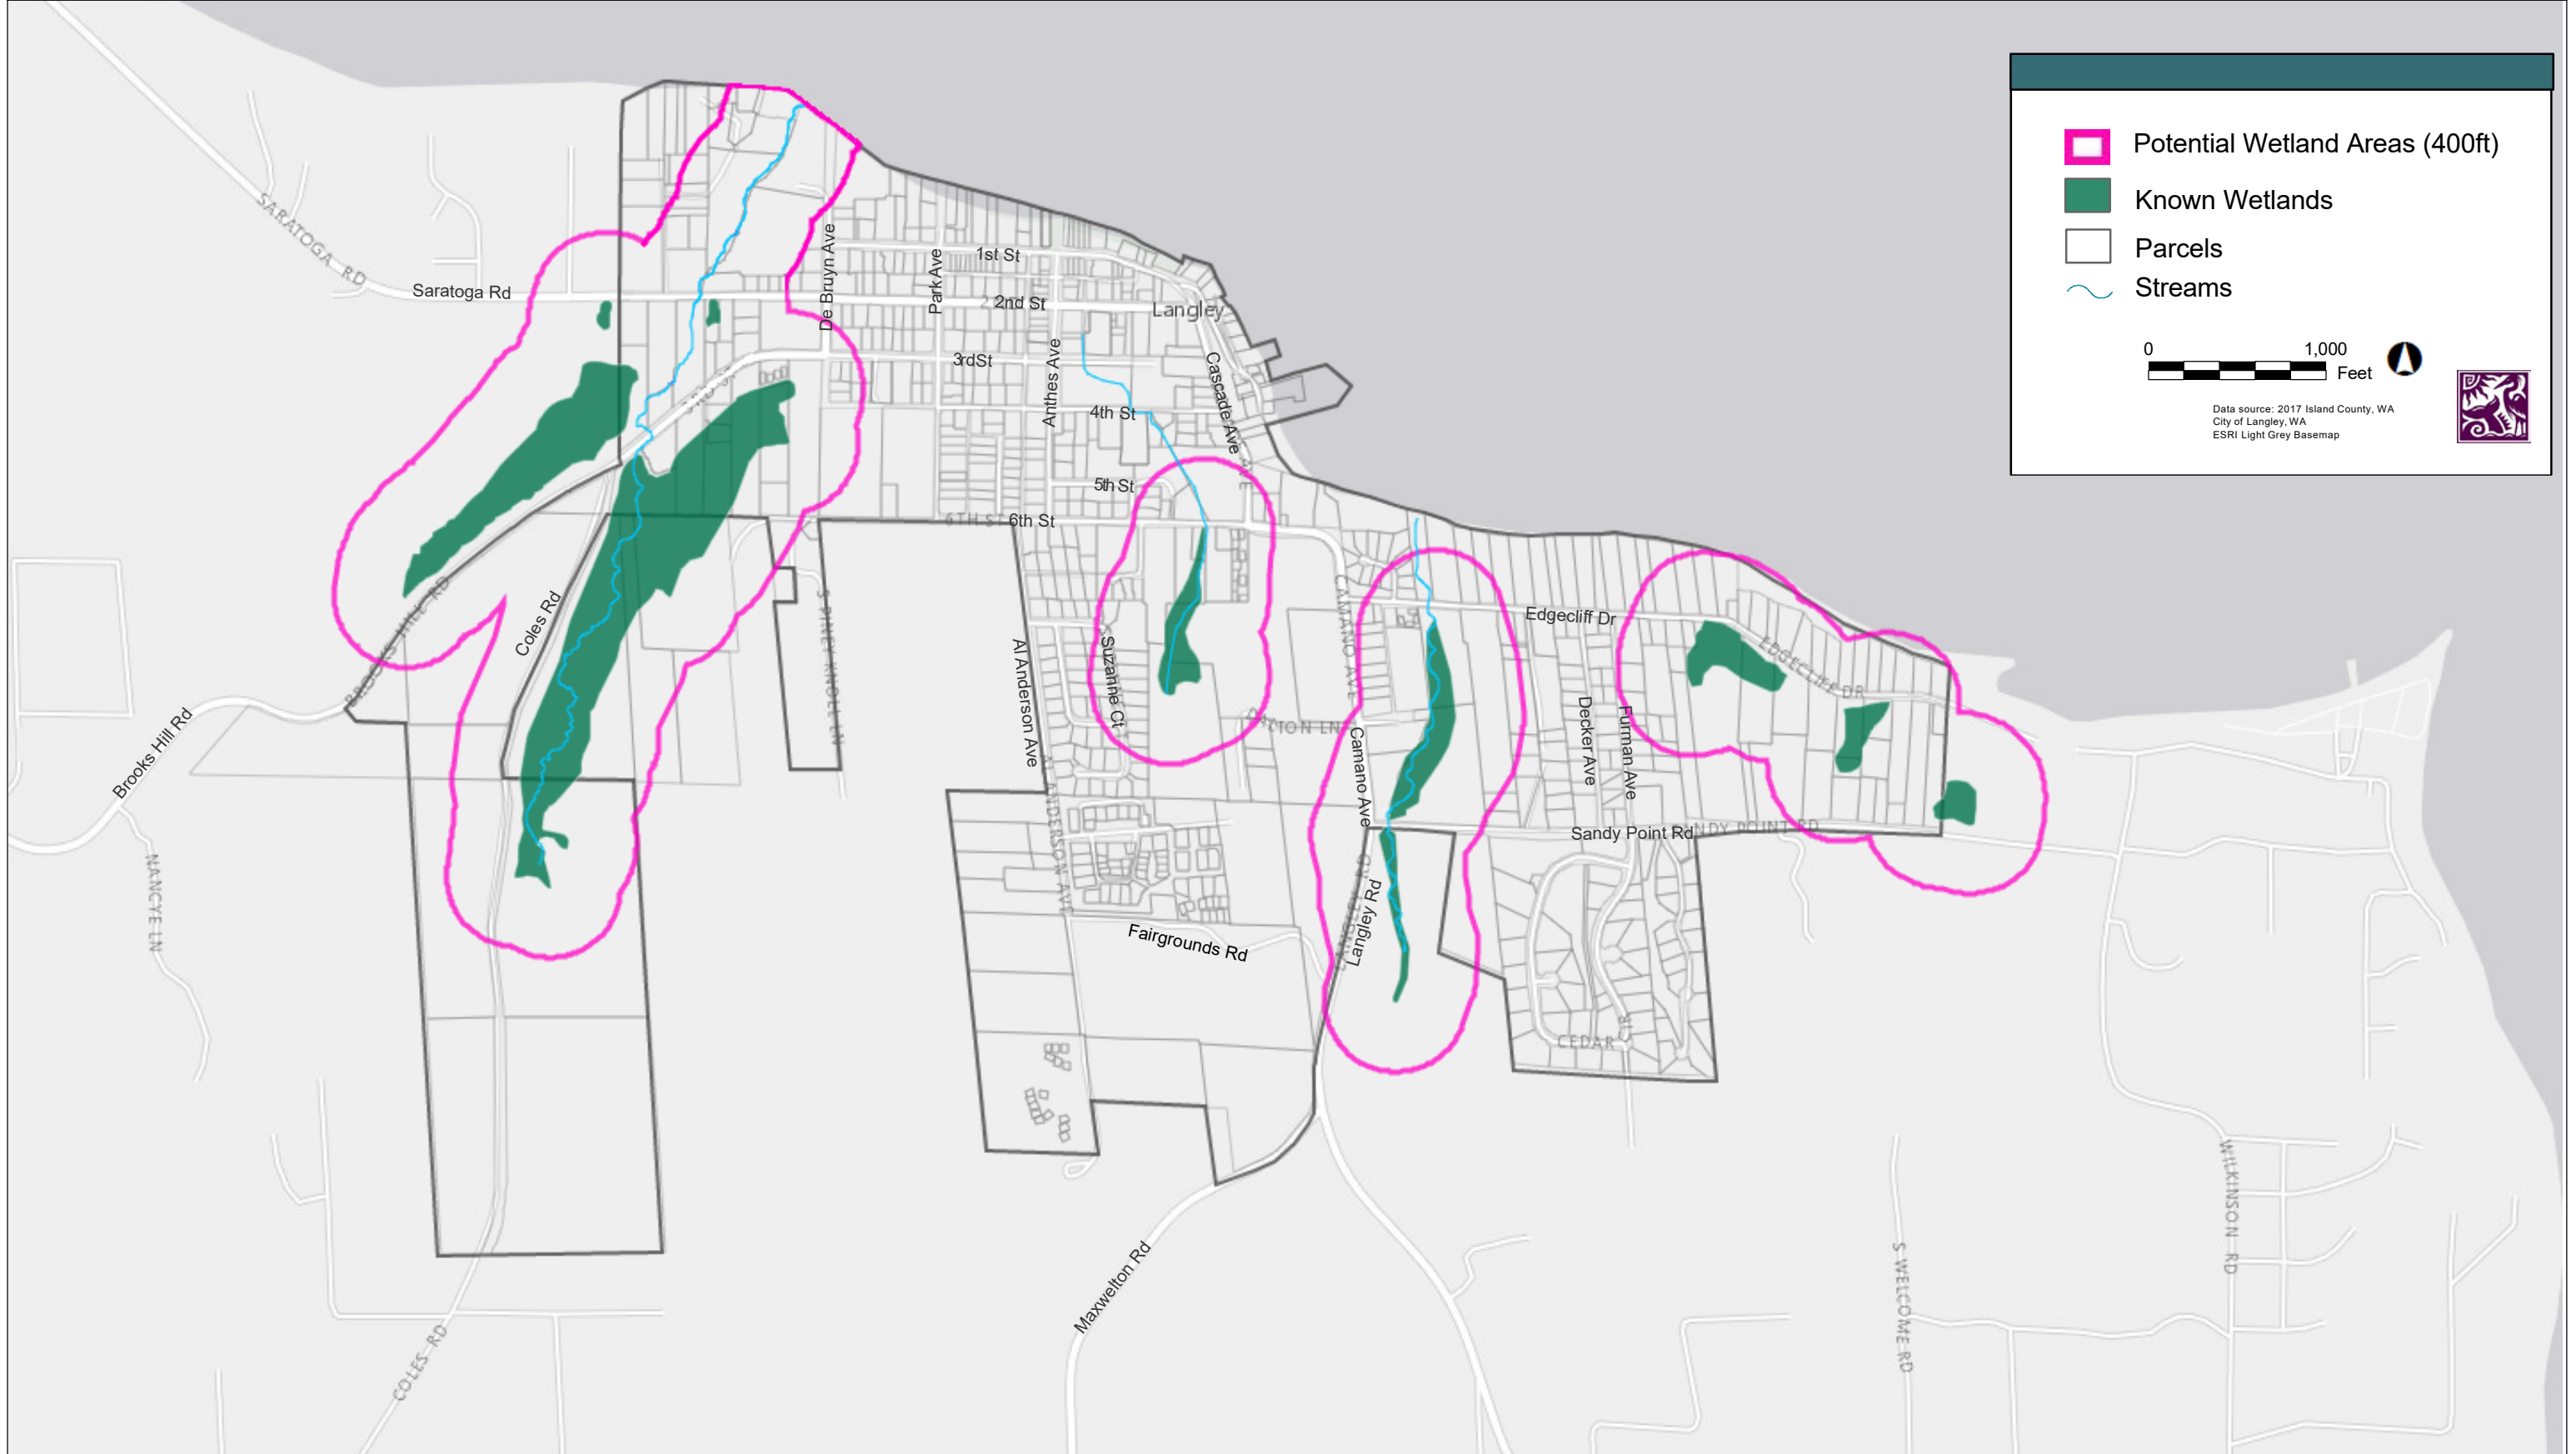

Figure LU-8
Langley Potential Wetland Areas

This map is intended to be used as a GUIDE. The City of Langley is providing this information as a general geographic representation that should not be used for precise measurements, or calibrations. Some of the features on this map are not accurately depicted. Any user of this map assumes all responsibility for use and agrees to hold The City of Langley harmless for liability, damages or loss incurred by use of this information. Specific questions should be directed to The City of Langley's Department of Planning and Community Development.