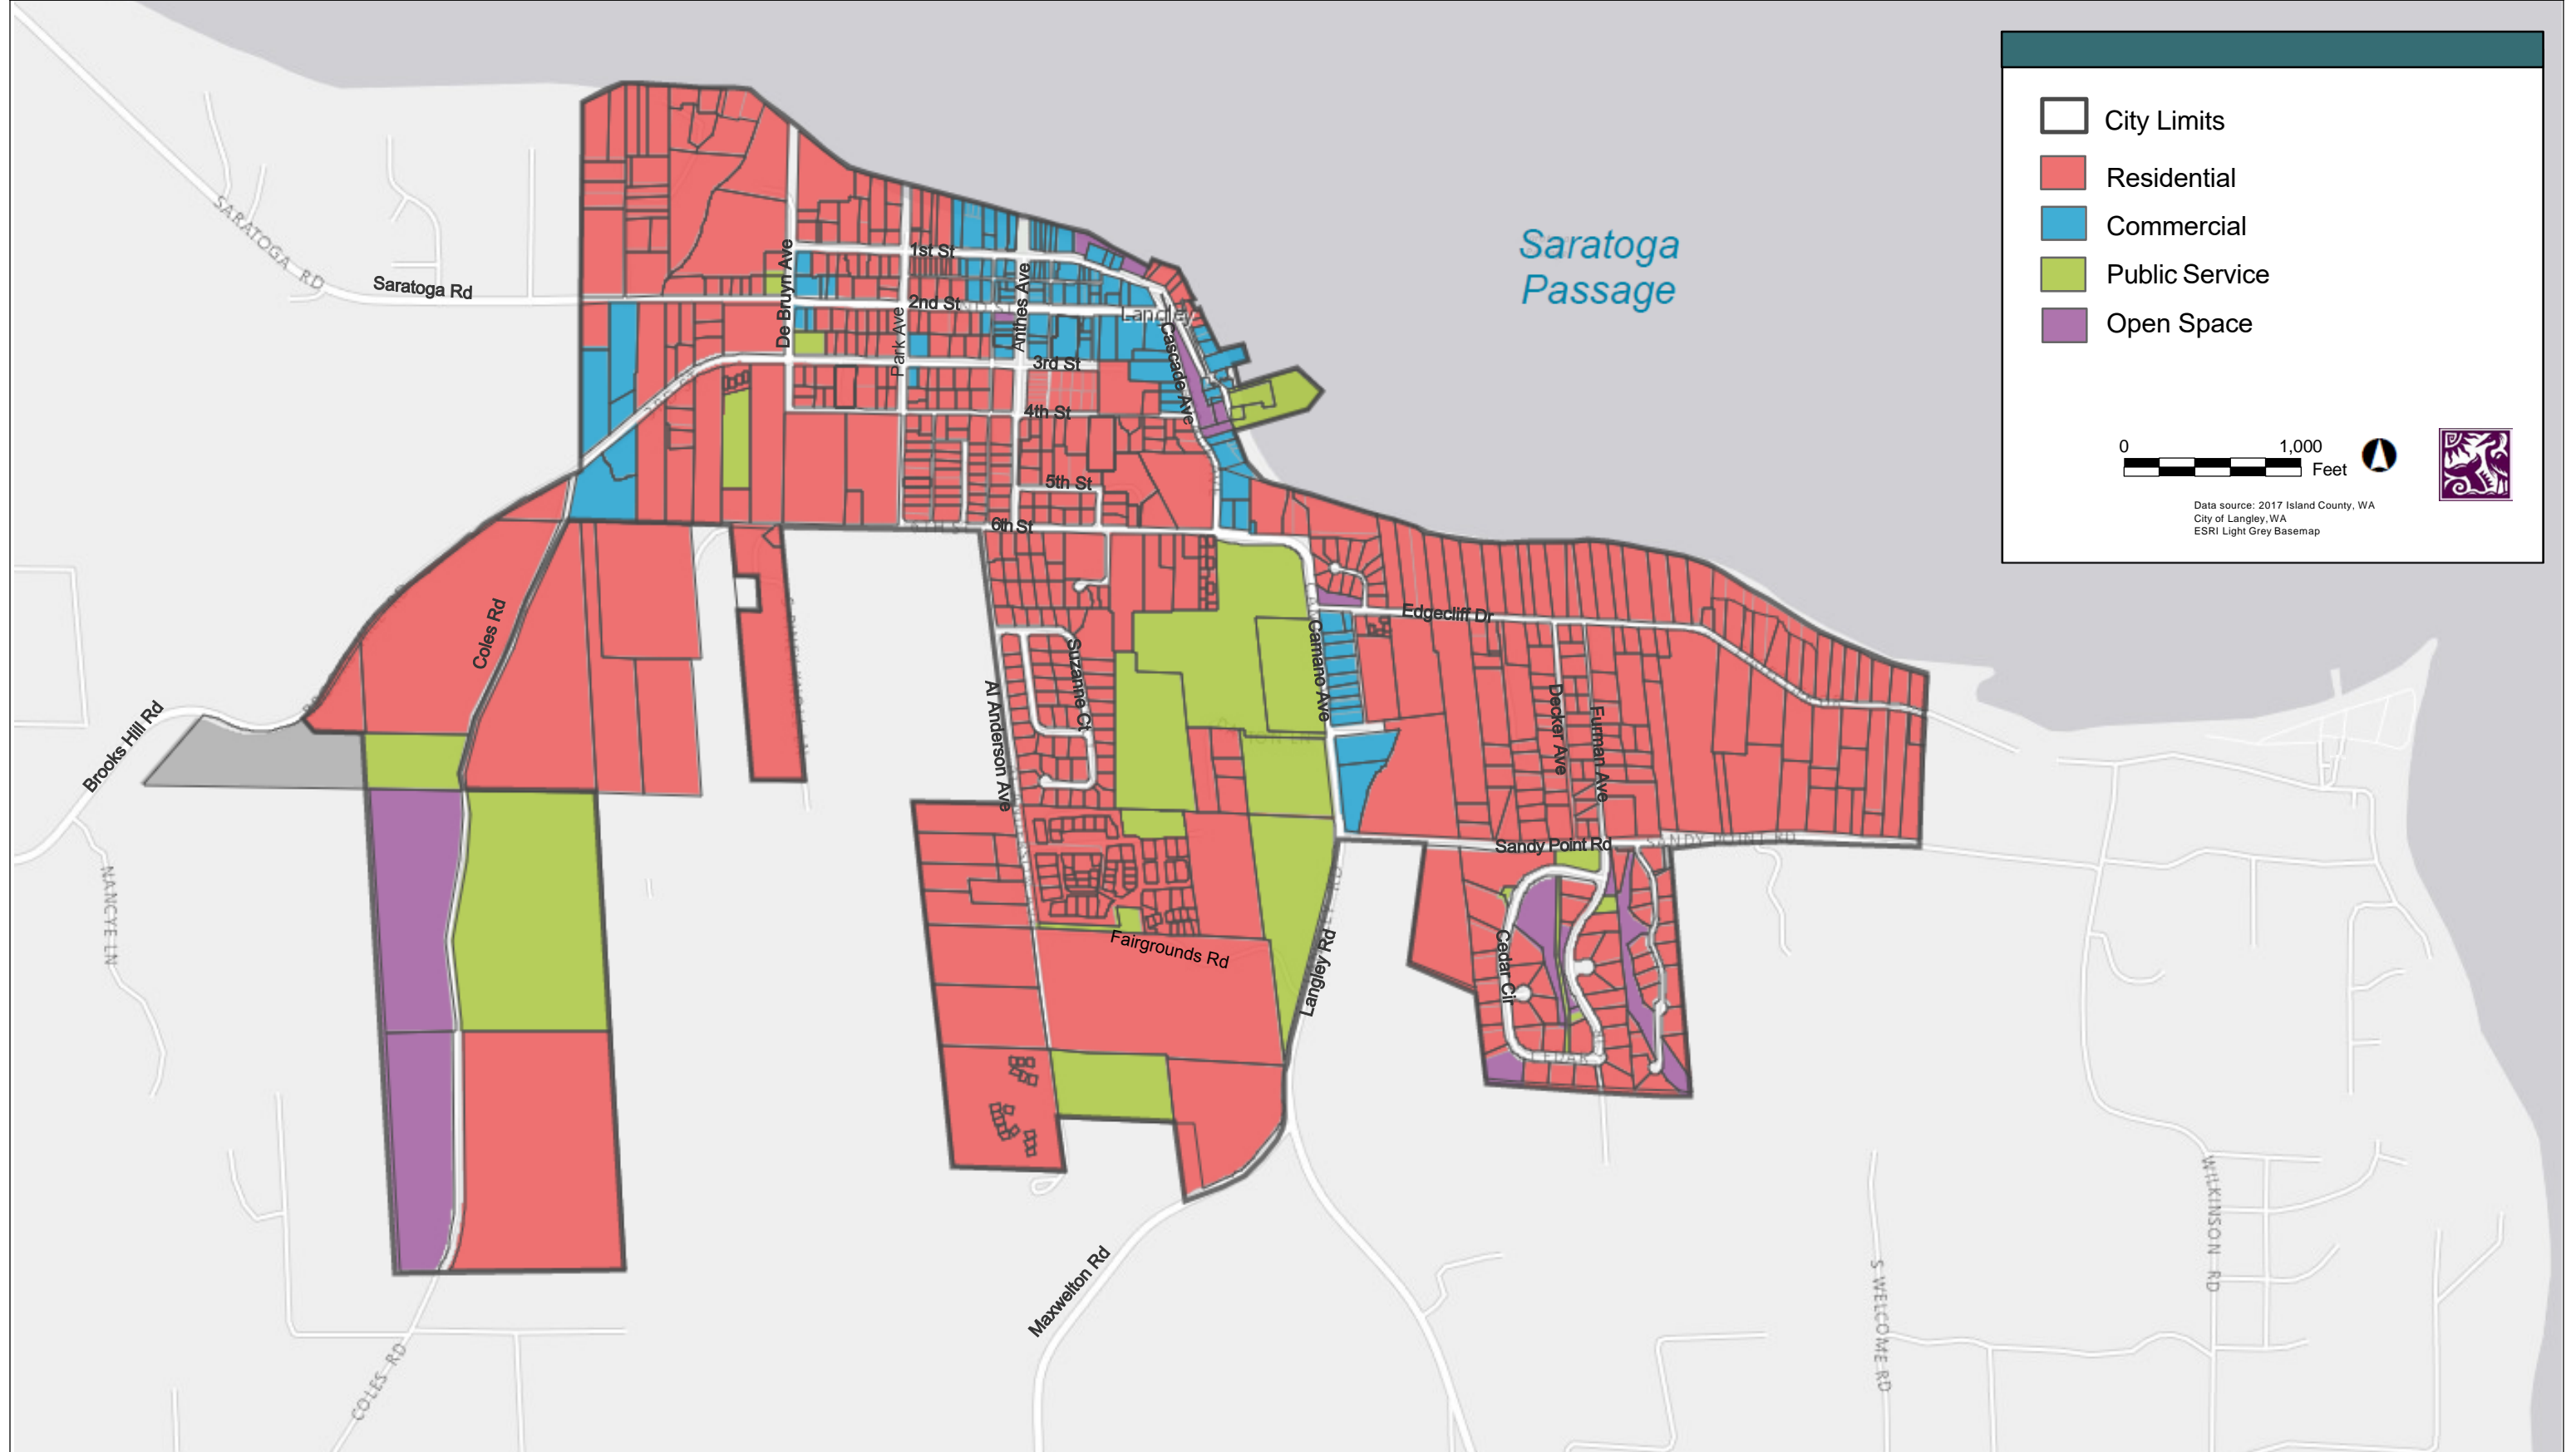

Figure LU-10
Langley Land Use

This map is intended to be used as a GUIDE. The City of Langley is providing this information as a general geographic representation that should not be used for precise measurements, or calibrations. Some of the features on this map are not accurately depicted. Any user of this map assumes all responsibility for use and agrees to hold The City of Langley harmless for liability, damages or loss incurred by use of this information. Specific questions should be directed to The City of Langley's Department of Planning and Community Development.